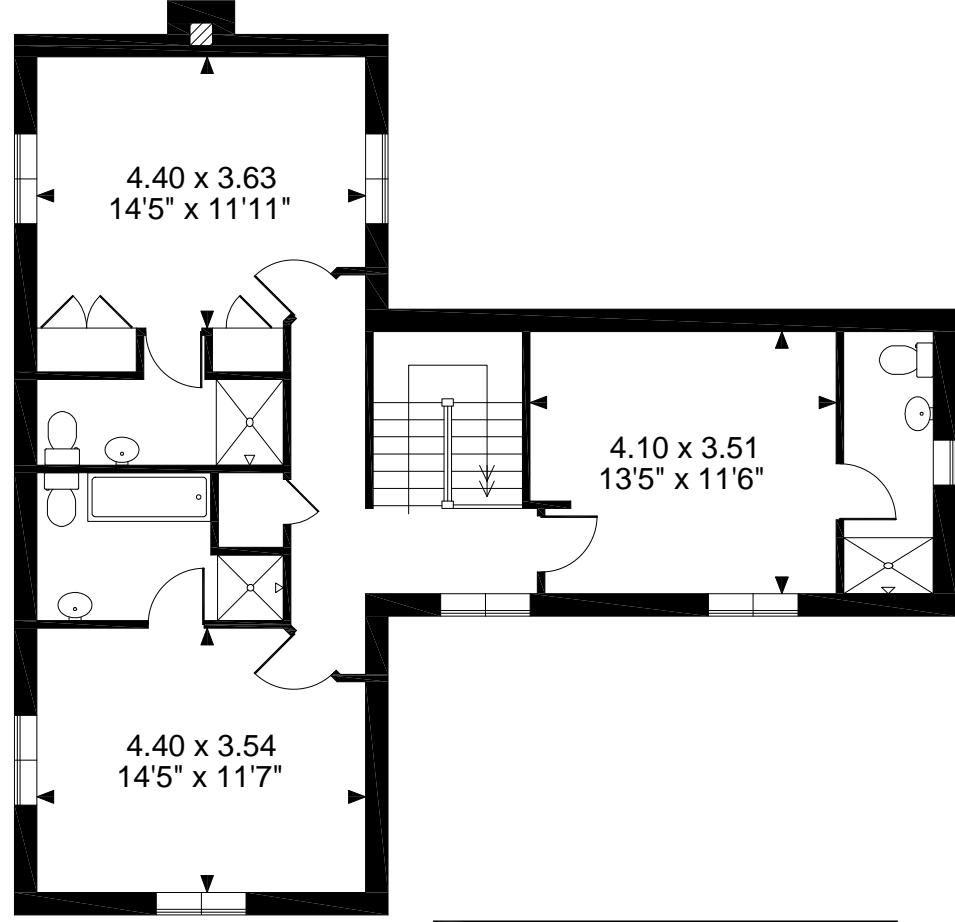

# Keepers Cottage, Reading

Gross internal area (approx.)

Total = 217 sq m (2170 sq ft)

Main House = 185 sq m (1993 sq ft)

Garage = 32 sq m (349 sq ft)

For identification purpose only. Not to scale.

© ehouse. Drawing ref. dig/8153825/SS

**Ground Floor**

**First Floor**

**Garage**