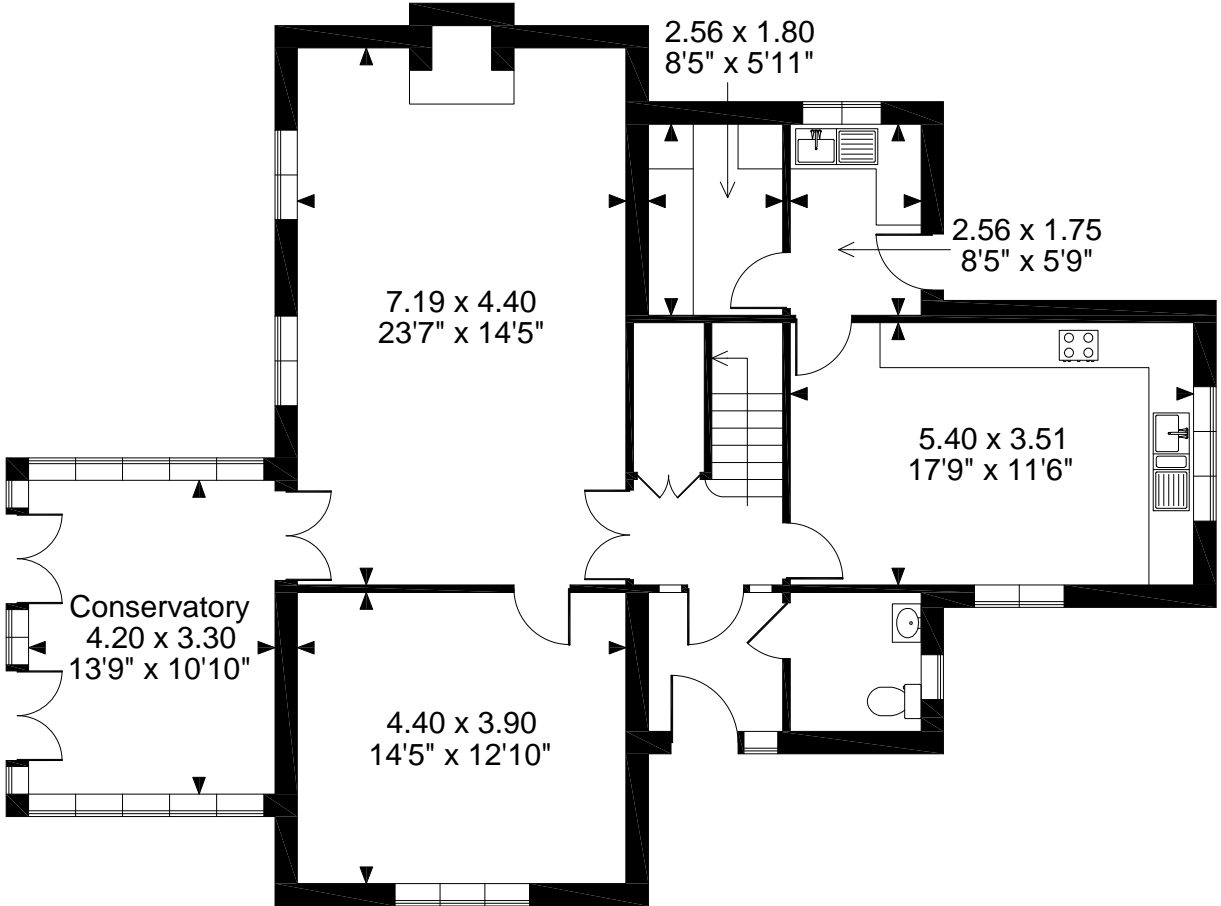

# Keepers Cottage, Reading

Gross internal area (approx.)

Total = 217 sq m (2170 sq ft)

Main House = 185 sq m (1993 sq ft)

Garage = 32 sq m (349 sq ft)

For identification purpose only. Not to scale.

© ehouse. Drawing ref. dig/8153825/SS

**Ground Floor**

**First Floor**

**Garage**