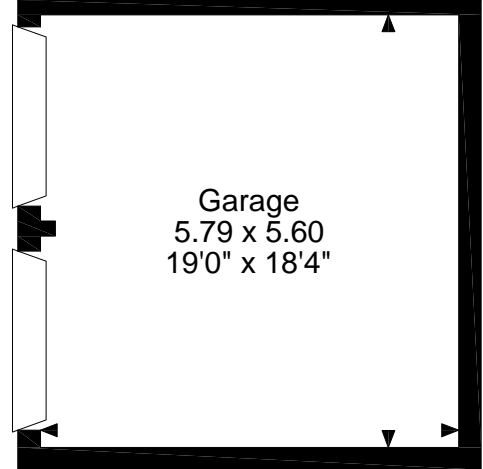

# Keepers Cottage, Reading

Gross internal area (approx.)

Total = 217 sq m (2170 sq ft)

Main House = 185 sq m (1993 sq ft)

Garage = 32 sq m (349 sq ft)

For identification purpose only. Not to scale.

© ehouse. Drawing ref. dig/8153825/SS

**Ground Floor**

**First Floor**

**Garage**